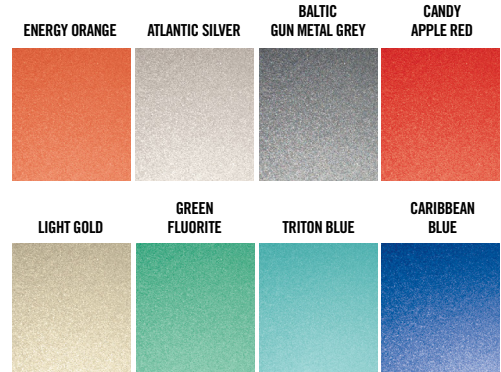

METALLIC COLOURS

FINISHING OPTIONS

1. Unpainted.
2. Painted Sides (Solid or Metallic) Nyalic the rest.
3. Painted Sides, Cabin, Topsides, Backwall (enclosed cabin) and Transom (Solid or Metallic) Nyalic the rest.