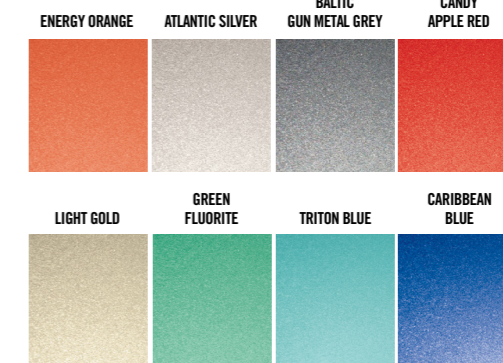

YOUR SURTEES CAN BE PAINTED ANY COLOUR YOU CHOOSE.

Your Surtees can be painted any colour you choose. Just let your dealer know and we'll make it happen. If you don't have a colour in mind and are not sure where to start, see below for our range of most popular Surtees colours†.

SOLID COLOURS

METALLIC COLOURS

FINISHING OPTIONS

1. Unpainted.
2. Painted Sides (Solid or Metallic) Nyalic the rest.
3. Painted Sides, Cabin, Topsides and Transom (Solid or Metallic) Nyalic the rest.

www.surteesboats.com

† Colours shown are an indication only and may differ. Please consult your Surtees Dealer for colour samples.